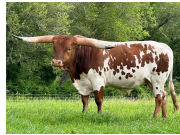

TTT FERDINAND