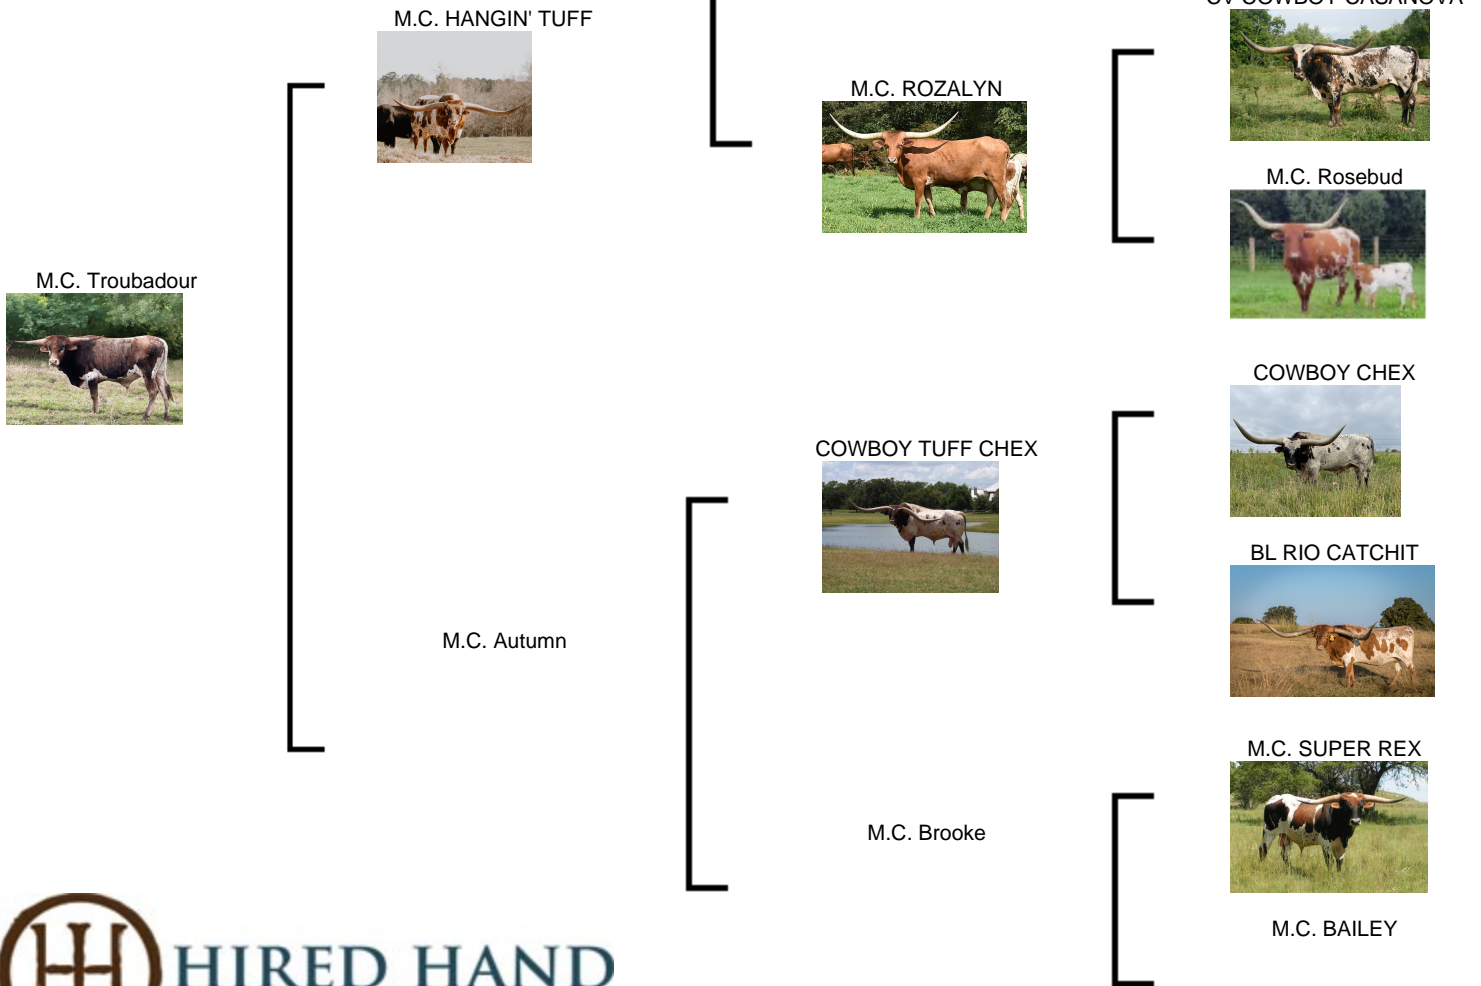

<http://www.hiredhandsoftware.com>