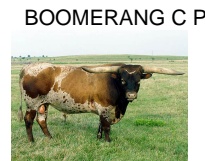

SR DIEGO'S DARLING