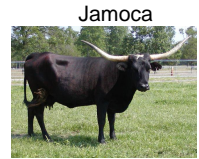

SR DIEGO'S DARLING